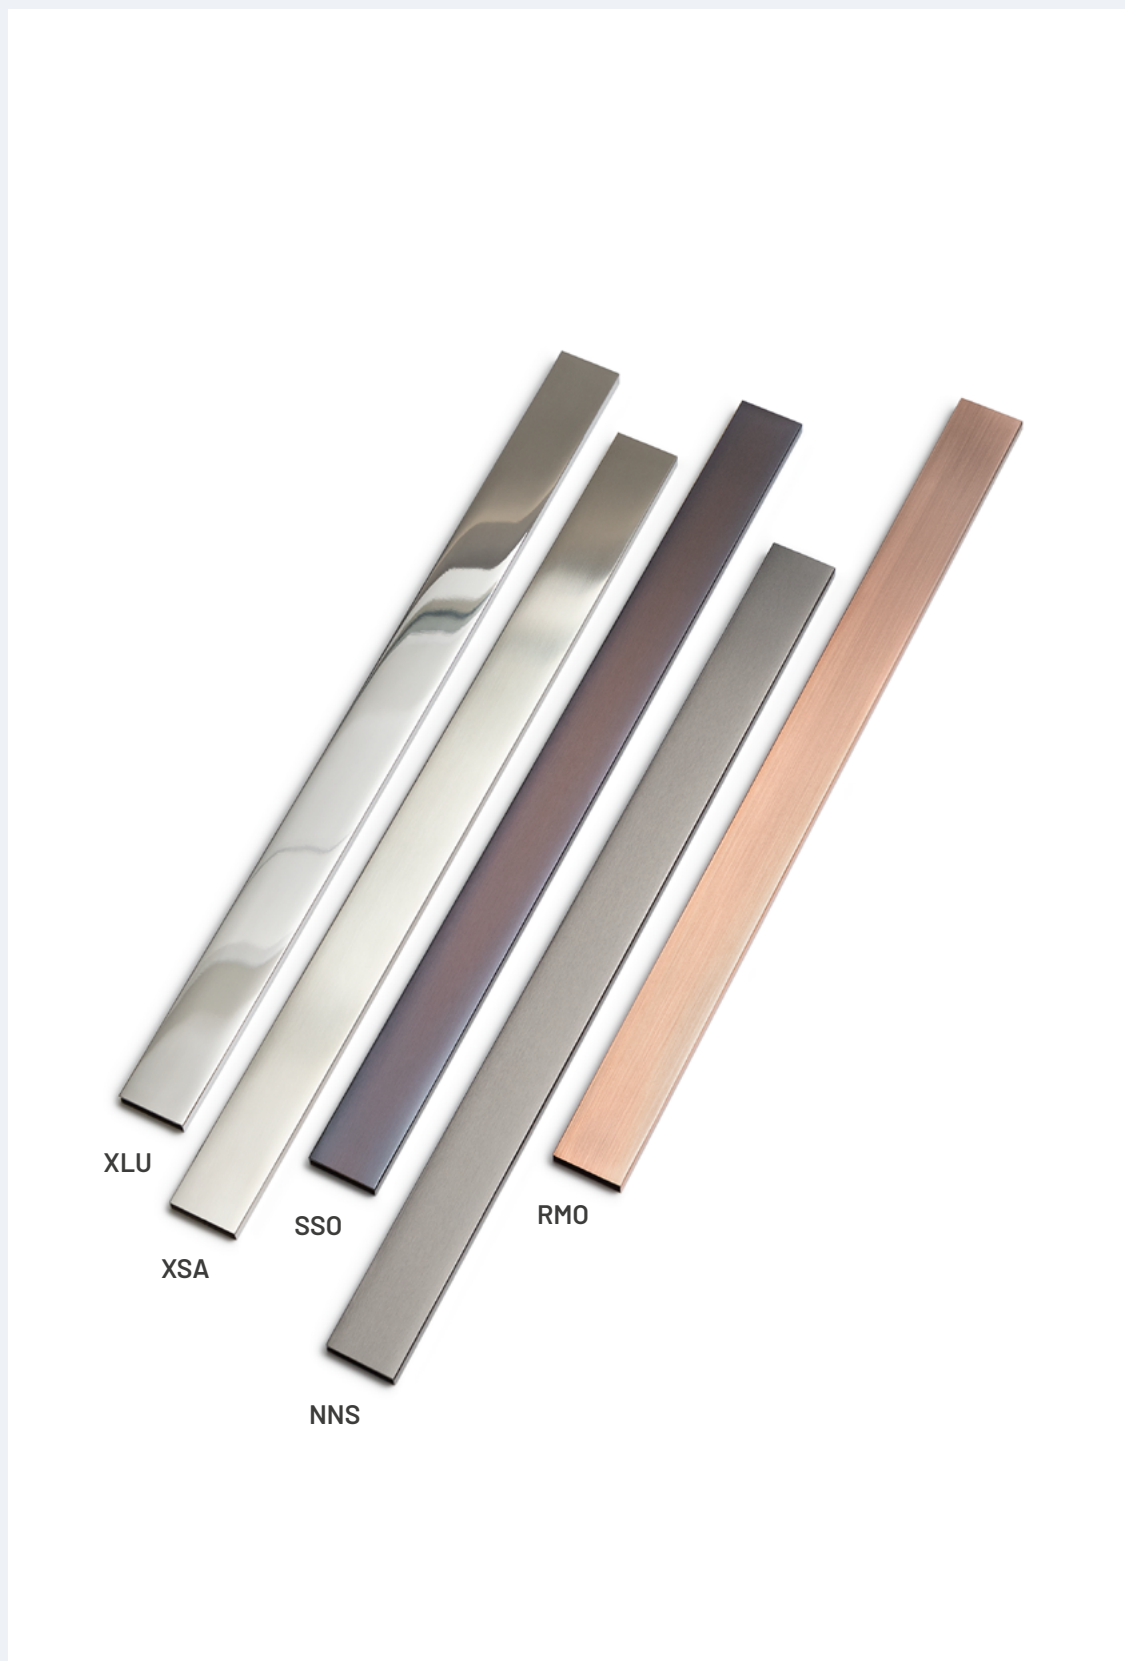

TUBES

THE WARM SIDE OF DESIGN

FINITURE SPECIALI - SPECIAL FINISHES

XLU

XSA

SS0

NNS

RMO

Cod. G1_XLU
Inox Lucido
Polished Stainless Steel

Cod. G0_XSA
Inox Satinato
Satin Finish Stainless Steel

Cod. G2_SS0
Stagno Spazzolato Opaco
Matt Brushed Tin

Cod. G2_NNS
Nichel Nero Spazzolato Opaco
Matt Brushed Black Nickel

Cod. G2_RMO
Rame Spazzolato Opaco
Matt Brushed Copper