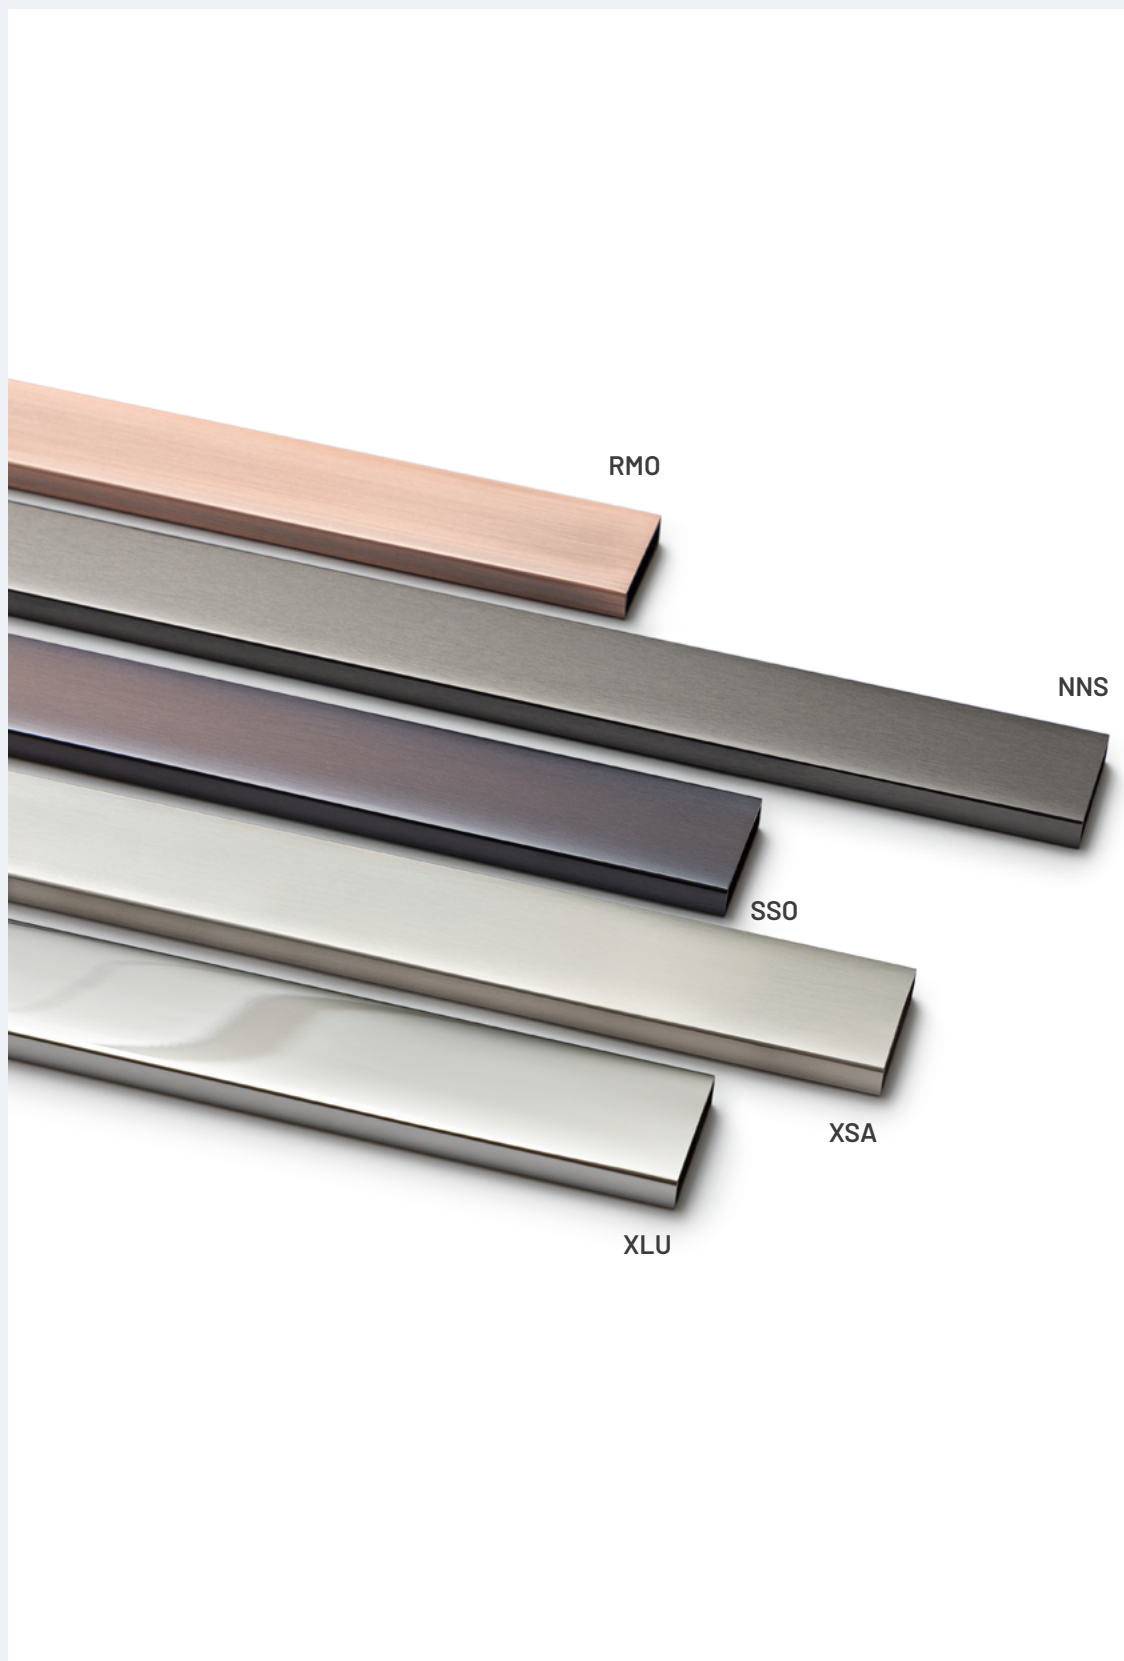

# TUBES

THE WARM SIDE OF DESIGN

## FINITURE SPECIALI - SPECIAL FINISHES

**Cod. G1\_XLU**  
Inox Lucido  
Polished Stainless Steel

**Cod. G2\_SS0**  
Stagno Spazzolato Opaco  
Matt Brushed Tin

**Cod. G2\_RMO**  
Rame Spazzolato Opaco  
Matt Brushed Copper

**Cod. G2\_SS0**  
Stagno Spazzolato Opaco  
Matt Brushed Tin

**Cod. G2\_NNS**  
Nichel Nero Spazzolato Opaco  
Matt Brushed Black Nickel

**Cod. G2\_RMO**  
Rame Spazzolato Opaco  
Matt Brushed Copper