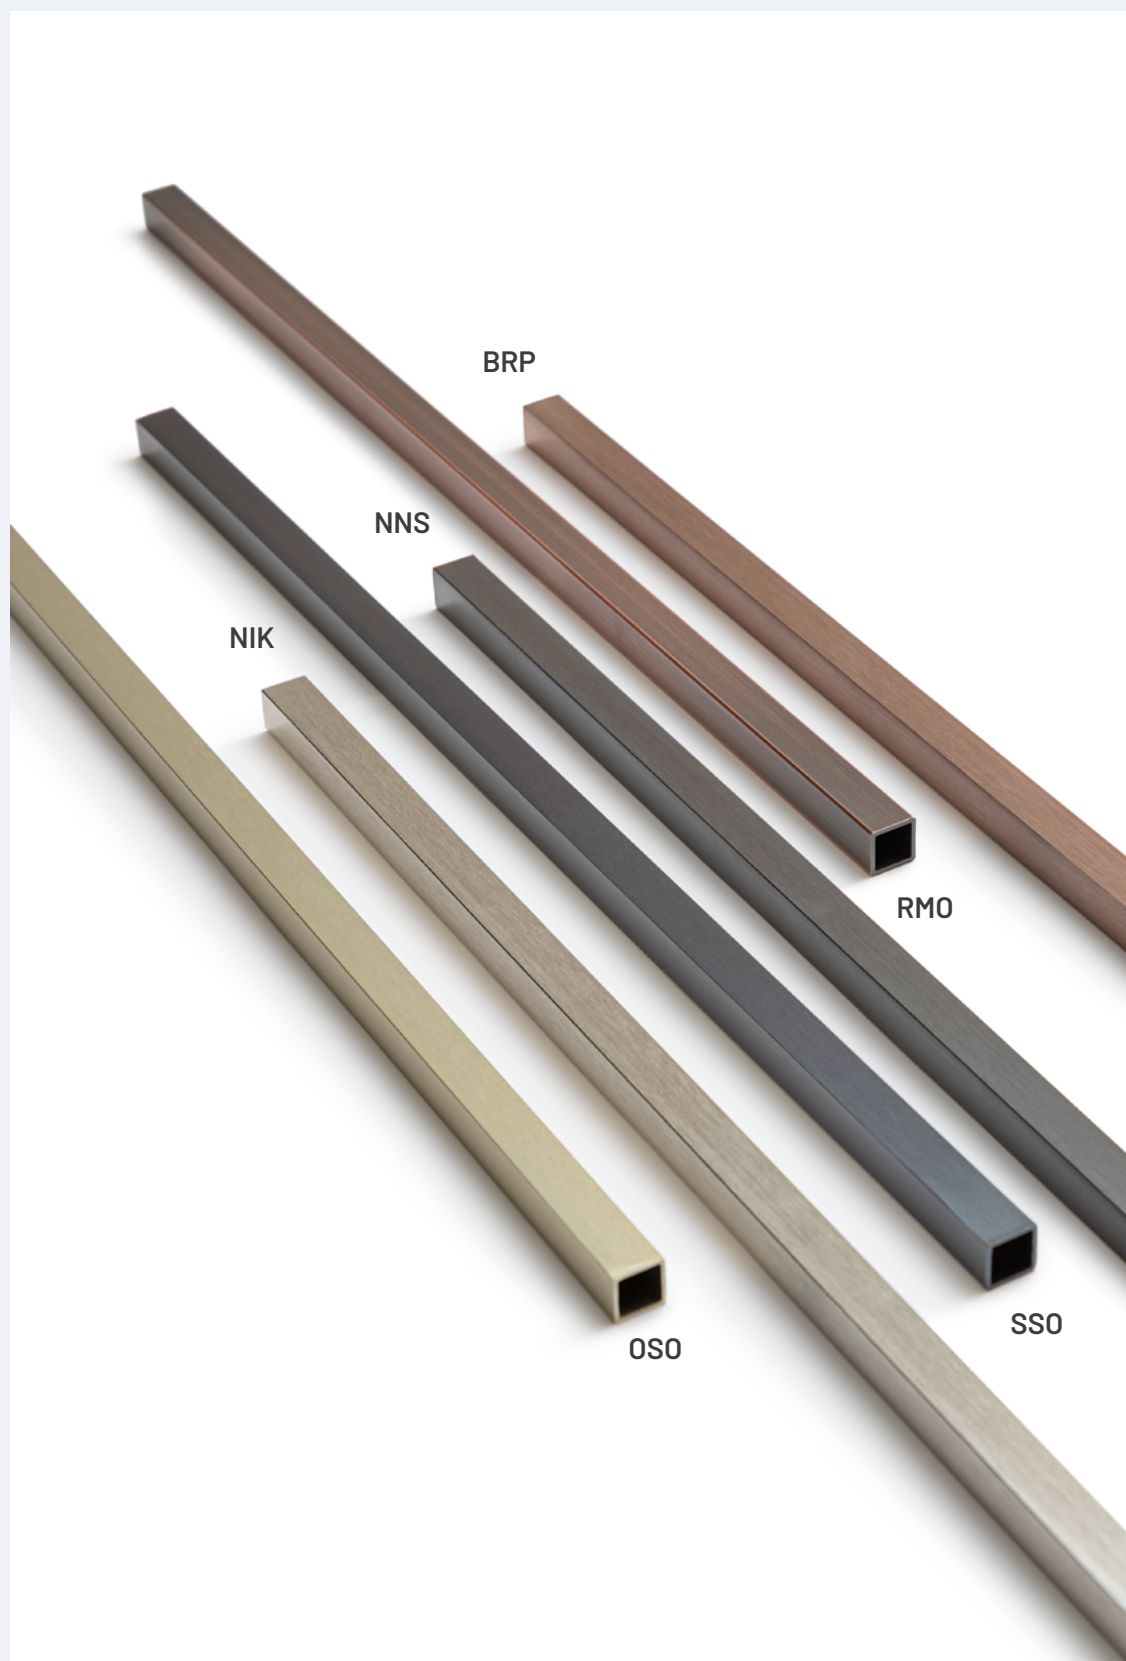

TUBES

THE WARM SIDE OF DESIGN

FINITURE SPECIALI - SPECIAL FINISHES

Cod. G2_OSO
Ottone Spazzolato Opaco
Matt Brushed Brass

Cod. G2_NIK
Nichel Spazzolato Opaco
Matt Brushed Nickel

Cod. G2_SSO
Stagno Spazzolato Opaco
Matt Brushed Tin

Cod. G2_NNS
Nichel Nero Spazzolato Opaco
Matt Brushed Black Nickel

Cod. G2_RMO
Rame Spazzolato Opaco
Matt Brushed Copper

Cod. G3_BRP
Bronzo Spazzolato Opaco
Matt Brushed Bronze

TUBES

THE WARM SIDE OF DESIGN