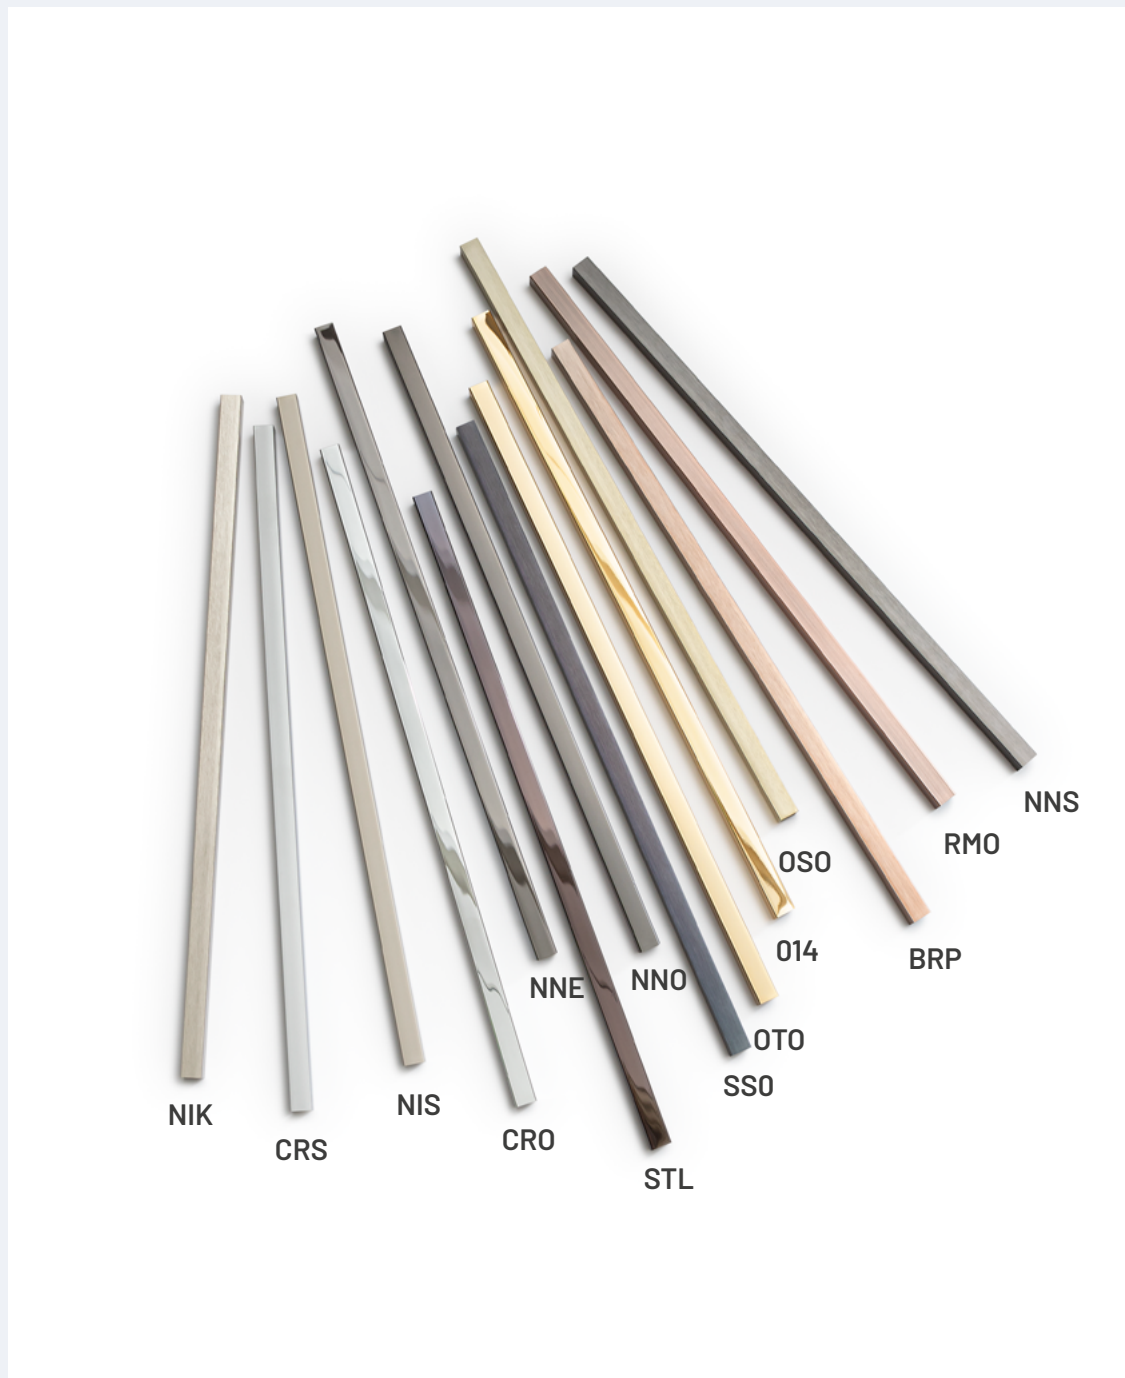

Cod. G2_NNS
Nichel Nero Spazzolato Opaco
Matt Brushed Black Nickel

Cod. G2_RMO
Rame Spazzolato Opaco
Matt Brushed Copper

Cod. G3_BRP
Bronzo Spazzolato Opaco
Matt Brushed Bronze

TUBES

THE WARM SIDE OF DESIGN

FINITURE SPECIALI - SPECIAL FINISHES

Cod. G2_NIK
Nichel Spazzolato Opaco
Matt Brushed Nickel

Cod. G2_OSO
Ottone Spazzolato Opaco
Matt Brushed Brass

Cod. G2_SSO
Stagno Spazzolato Opaco
Matt Brushed Tin

Cod. G2_RMO
Rame Spazzolato Opaco
Matt Brushed Copper

Cod. G3_BRP
Bronzo Spazzolato Opaco
Matt Brushed Bronze

Cod. G2_NNS
Nichel Nero Spazzolato Opaco
Matt Brushed Black Nickel

TUBES

THE WARM SIDE OF DESIGN

FINITURE SPECIALI - SPECIAL FINISHES

Cod. G2_NIK
Nichel Spazzolato Opaco
Matt Brushed Nickel

Cod. G3_CRS
Cromo Satinato
Satin Chrome

Cod. G1_NIS
Nichel Satinato
Satin Nickel

Cod. G0_CRO
Cromo Lucido
Polished Chrome

Cod. G1_NNE
Nichel Nero Lucido
Glossy Black Nickel

Cod. G1_STL
Stagno lucido
Polished tin