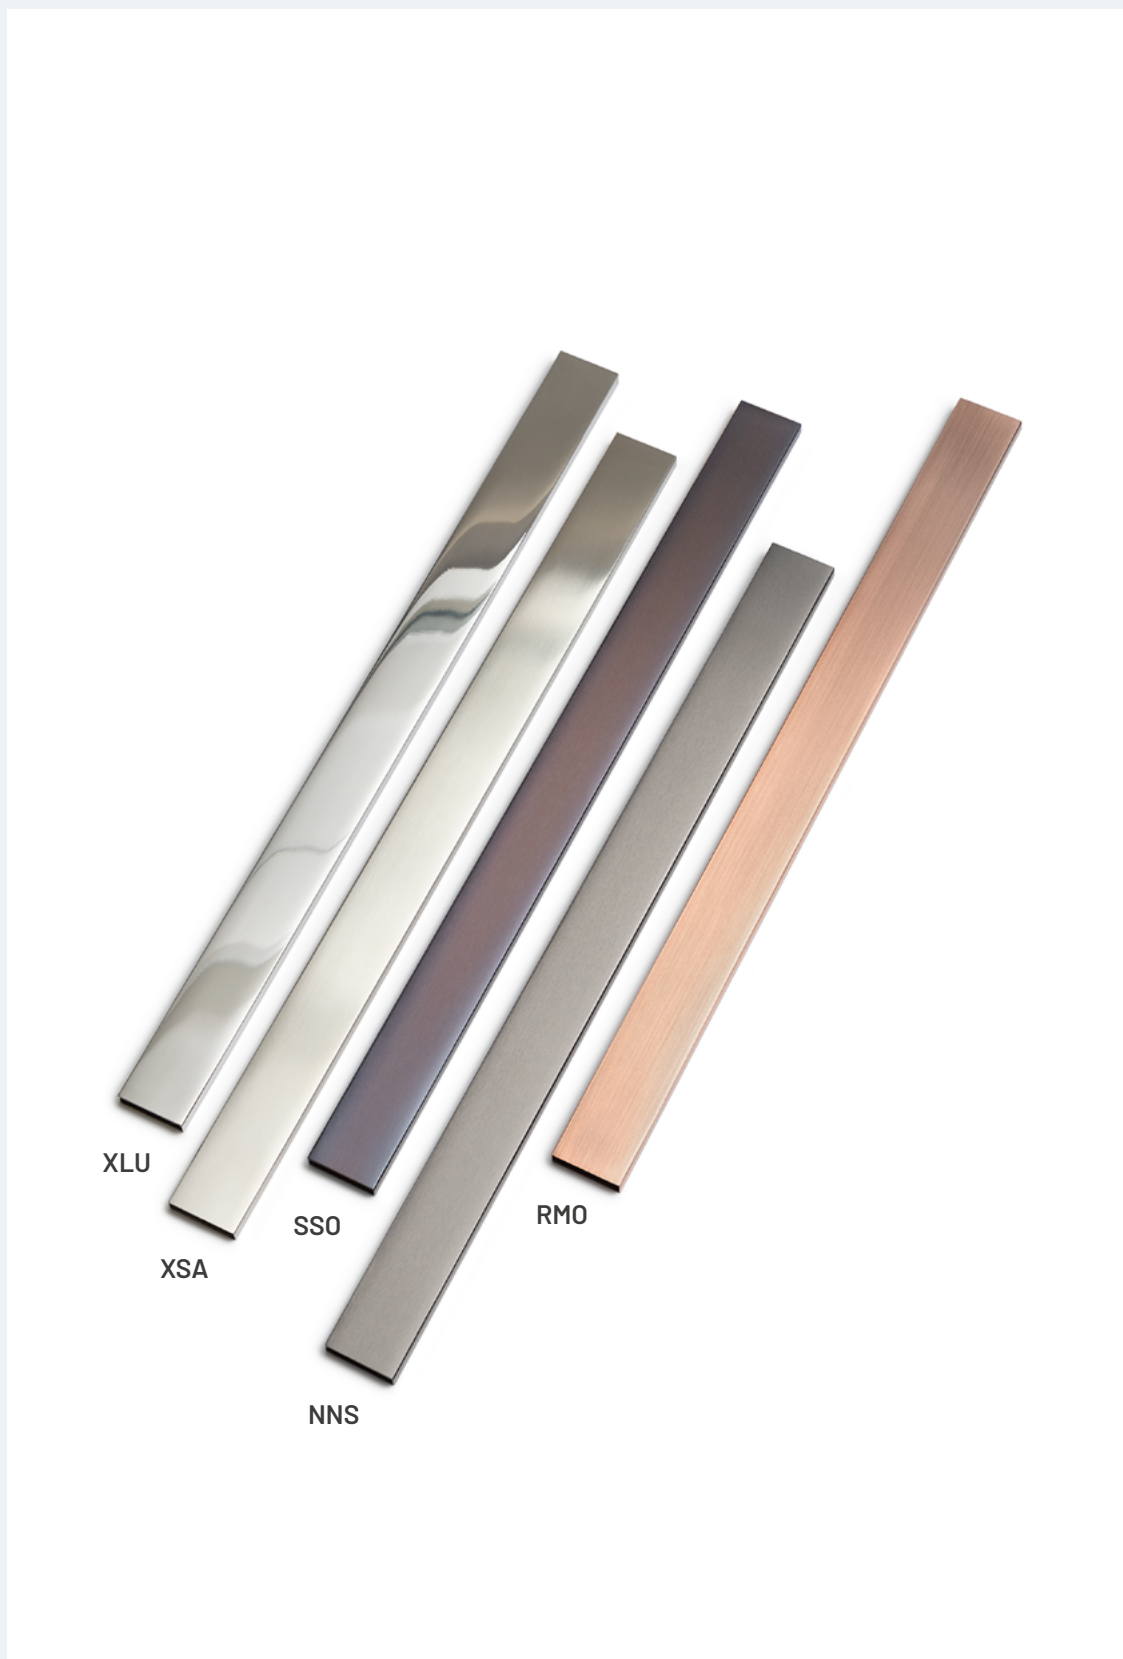

TUBES

THE WARM SIDE OF DESIGN

FINITURE SPECIALI - SPECIAL FINISHES

XLU

XSA

SS0

NNS

RMO

Cod. G1_XLU
Inox Lucido
Polished Stainless Steel

Cod. G0_XSA
Inox Satinato
Satin Finish Stainless Steel

Cod. G2_SS0
Stagno Spazzolato Opaco
Matt Brushed Tin

Cod. G2_NNS
Nichel Nero Spazzolato Opaco
Matt Brushed Black Nickel

Cod. G2_RMO
Rame Spazzolato Opaco
Matt Brushed Copper