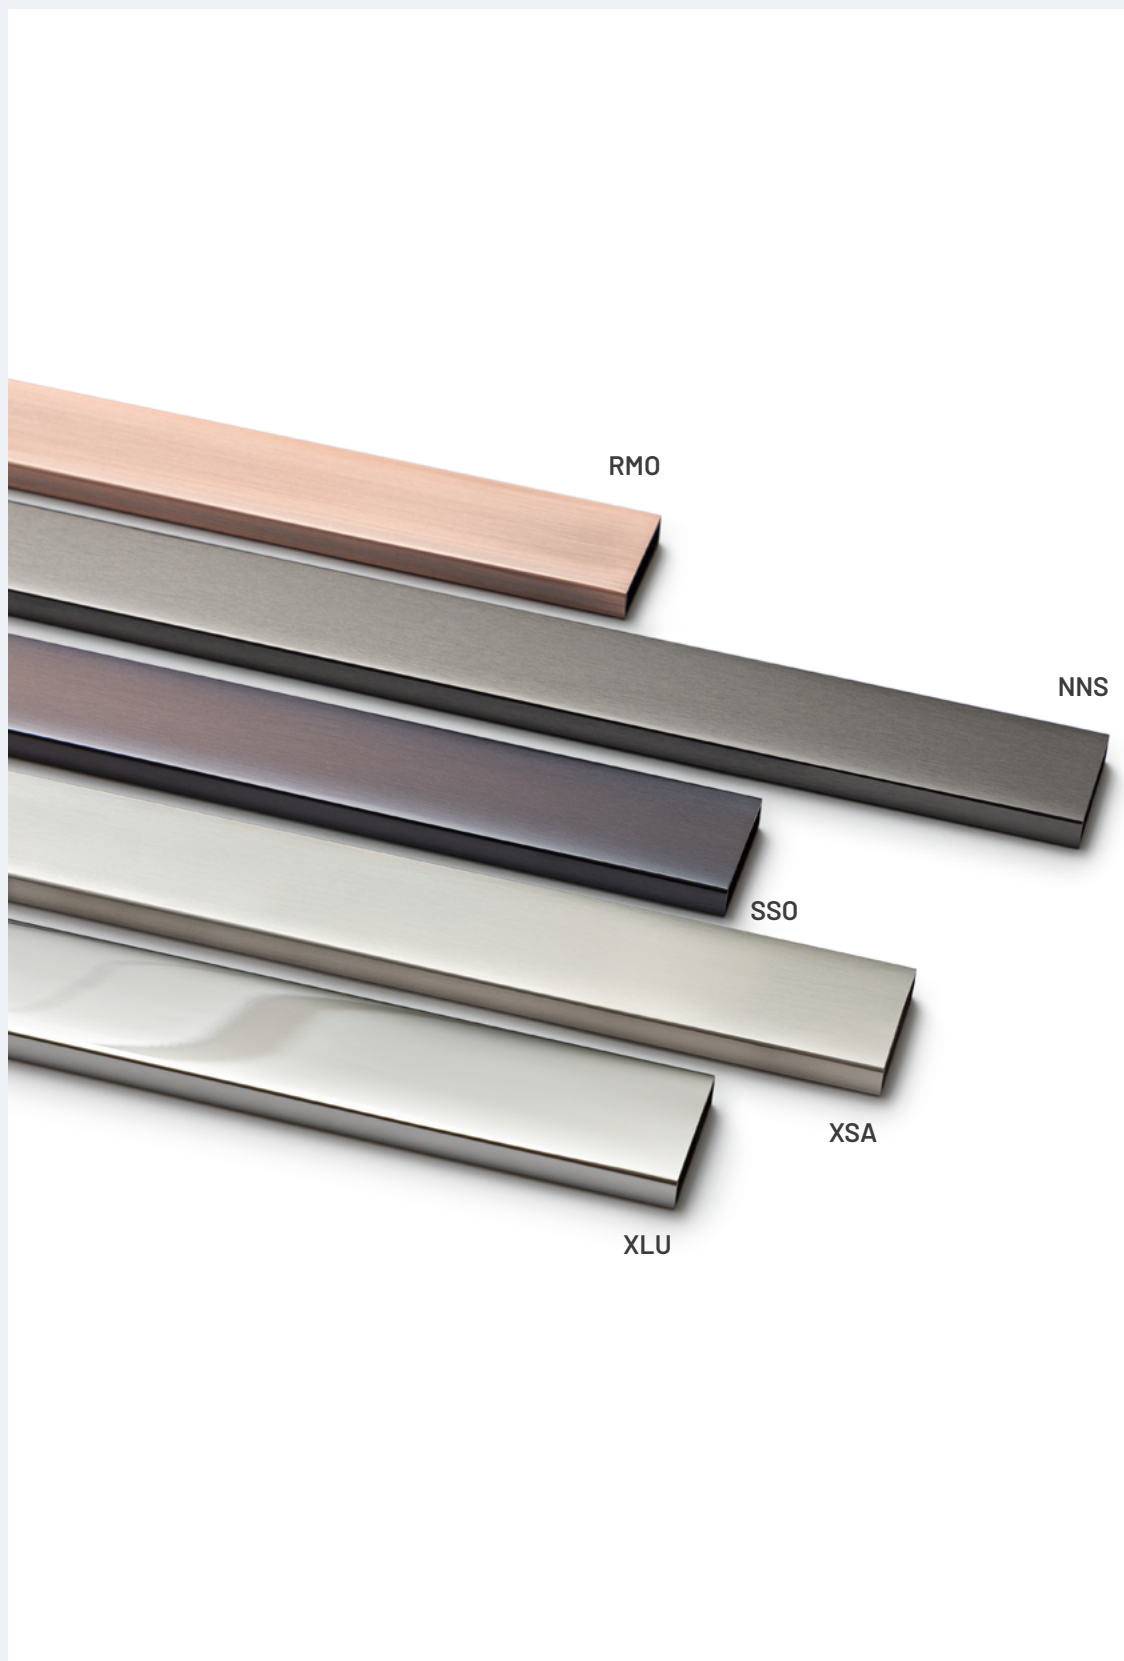

TUBES

THE WARM SIDE OF DESIGN

FINITURE SPECIALI - SPECIAL FINISHES

Cod. G1_XLU
Inox Lucido
Polished Stainless Steel

Cod. G2_SSO
Stagno Spazzolato Opaco
Matt Brushed Tin

Cod. G2_RMO
Rame Spazzolato Opaco
Matt Brushed Copper

Cod. G0_XSA
Inox Satinato
Satin Finish Stainless Steel

Cod. G2_NNS
Nichel Nero Spazzolato Opaco
Matt Brushed Black Nickel