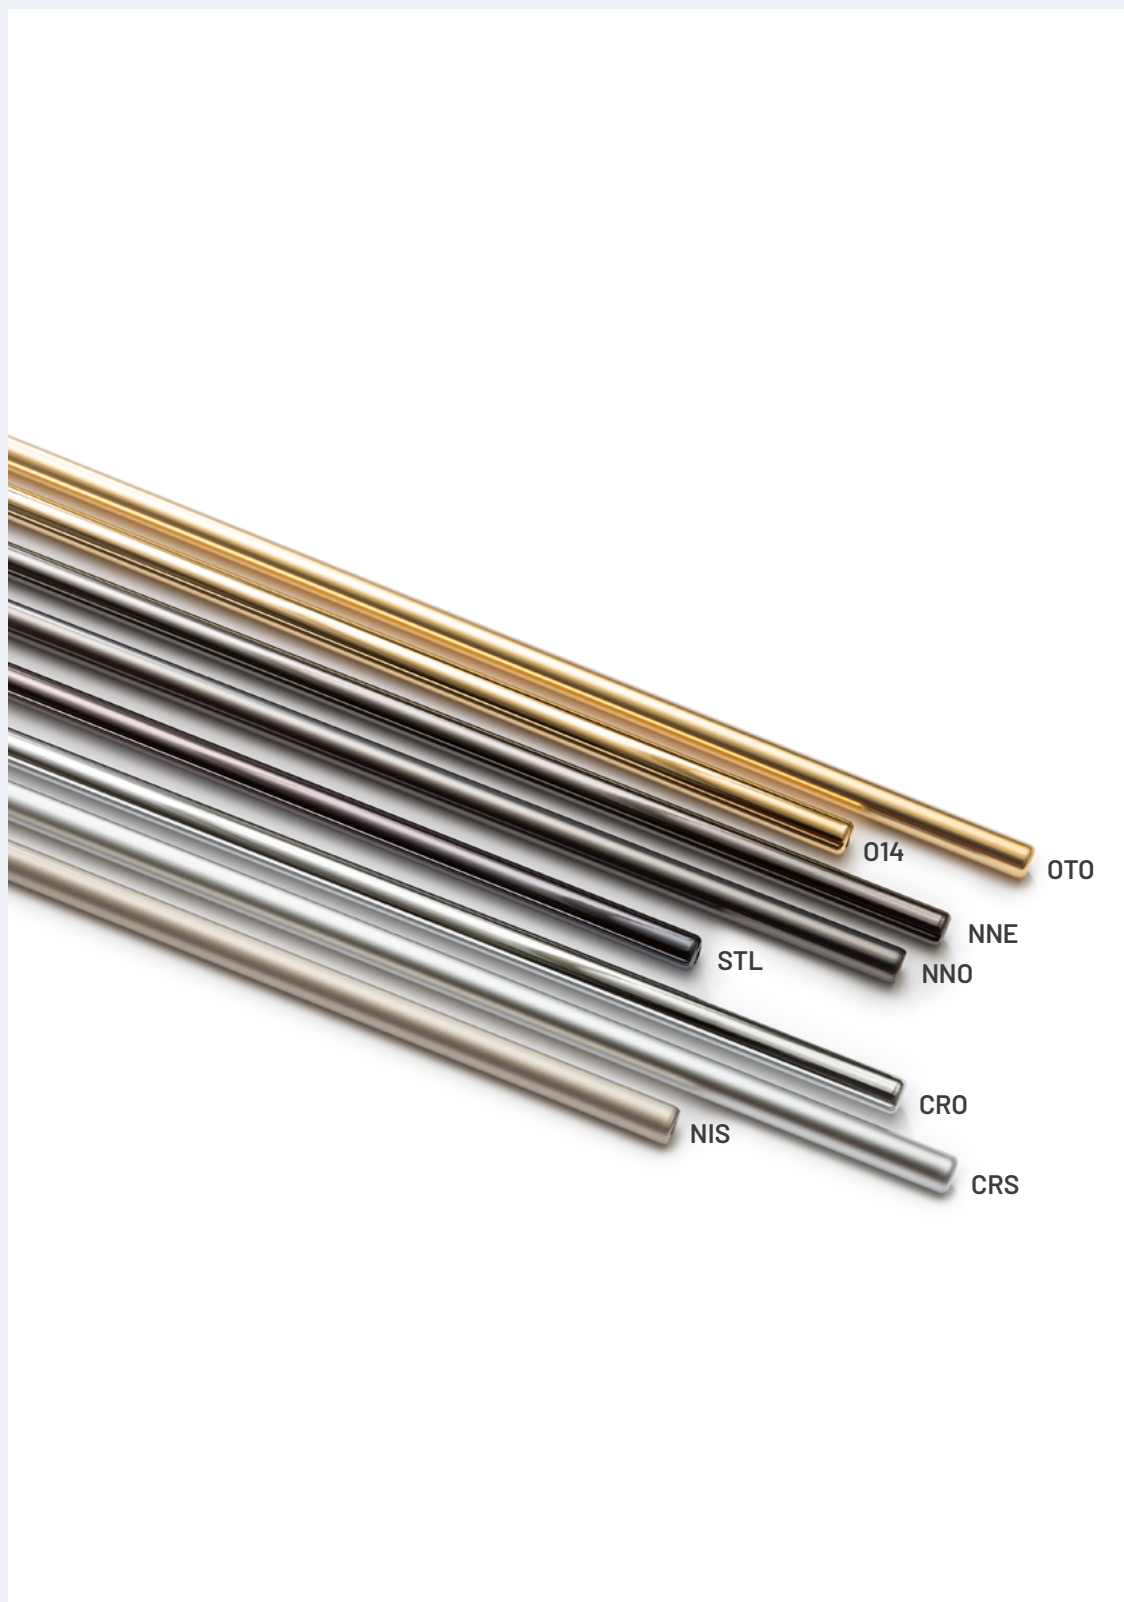

Cod. G1_NNE
Nichel Nero Lucido
Glossy Black Nickel

Cod. G5_014
Finitura Oro 14k
14kt Gold Finish

Cod. G3_OT0
Ottone Opaco
Matt Brass

TUBES

THE WARM SIDE OF DESIGN

FINITURE SPECIALI - SPECIAL FINISHES

Cod. G1_NIS
Nichel Satinato
Satin Nickel