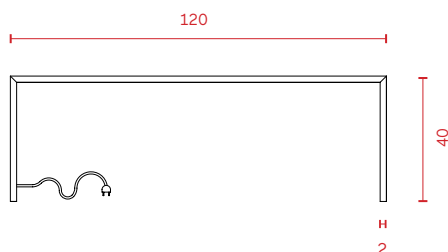

Square Bench

DESIGN LUDOVICA + ROBERTO PALOMBA

SQUARE BENCH 120